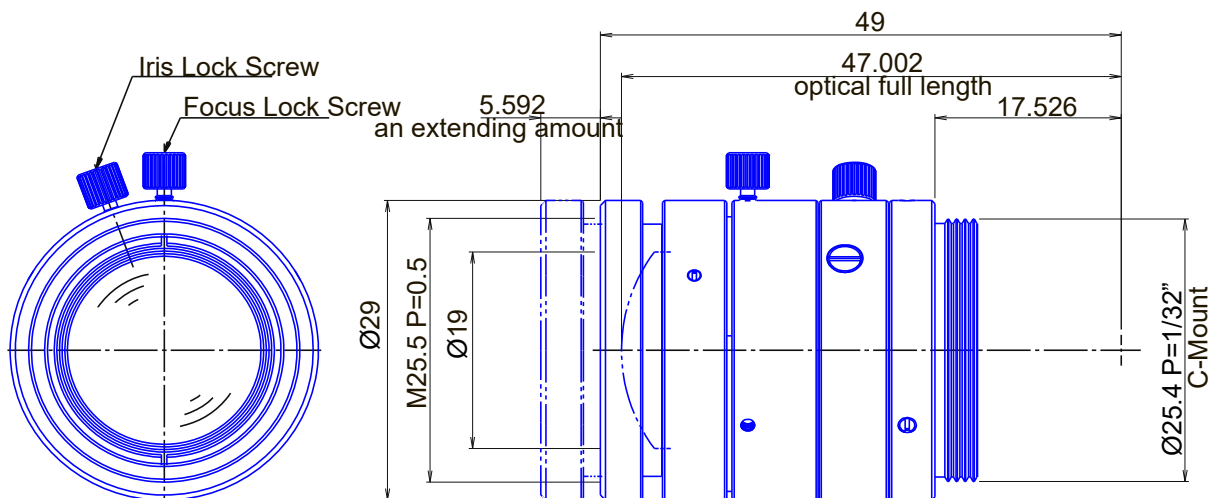

2/3inch format High Resolution Megapixel Lenses

Item No.GM6HR35028MCN

ITEM NO.		GM6HR35028MCN
Focal Length		50 (mm)
Iris Range		F2.8 - Close
Angle of View (H x V x D)	2/3"	10° x 7.5°
MOD		0.5 (m)
Filter Thread		M25.5, P=0.5
Dimension (D x L)		Ø29 x 30 (mm)
Weight		- (g)
Notes		6 Megapixel