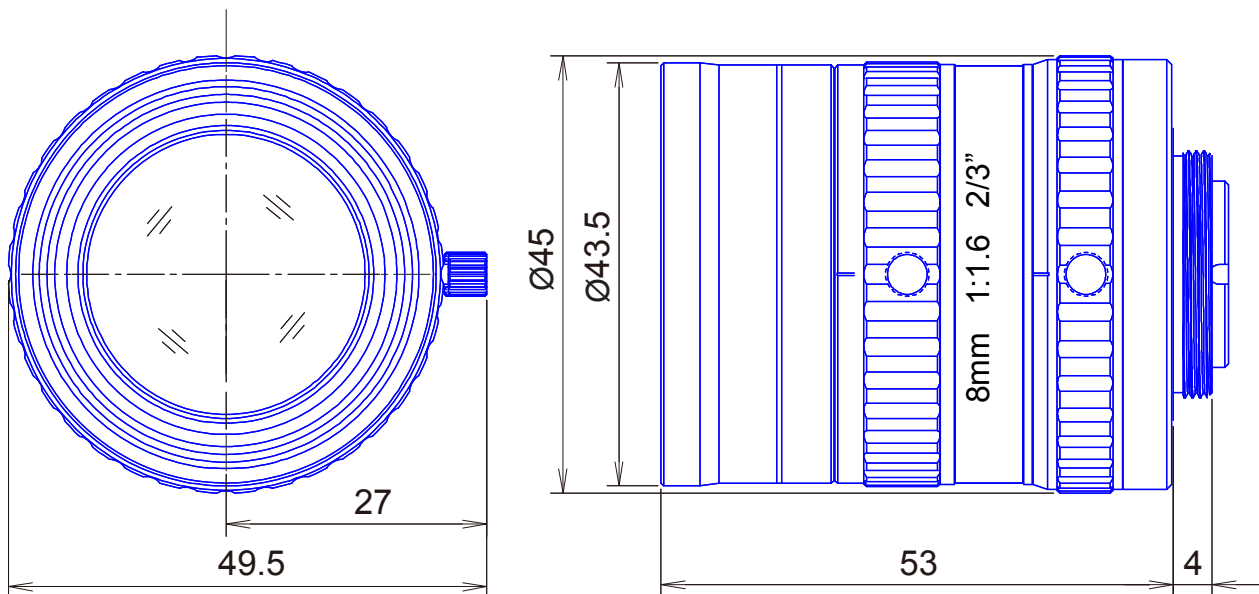

2/3inch Format

High resolution 12 Megapixel Lenses

Item No. GM12HR38016MCN

ITEM NO.		GM12HR38016MCN
Focal Length		8 (mm)
Iris Range		F1.6 - 22
Angle of View (H x V x D)	2/3"	55°8' x 43°3'
MOD		0.15 (m)
Filter Thread		M=40.5, P=0.5
Dimension (D x L)		Ø45 x 53 (mm)
Weight		170 (g)