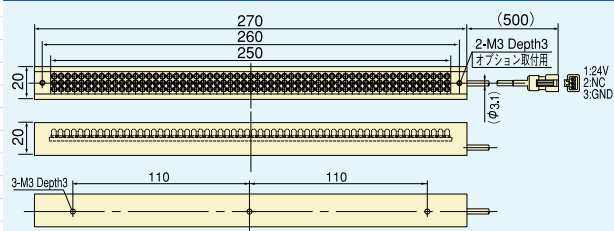

UB-50R15 Light distribution at various WD

UB-50R15 Light distribution at WD 10mm

UB-34*8

UB-50*15

UB-75*15

UB-75*30

UB-100*15

UB-130*15

UB-150*15

UB-200*15

UB-200*20

UB-200*30

UB-250*15

UB-300*15

UB-500*6

All dimensions in mm