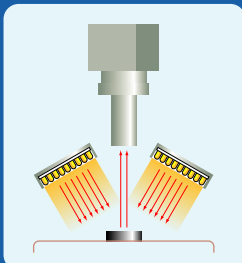

Operating voltage: DC 24V

※Green ● and IR850 ● are also available. Other wavelengths such as UV365 ●, UV395 ● and IR940 ● are available upon request. Please contact us for details. Please refer to Page XX for standard items of UV365 and UV395.