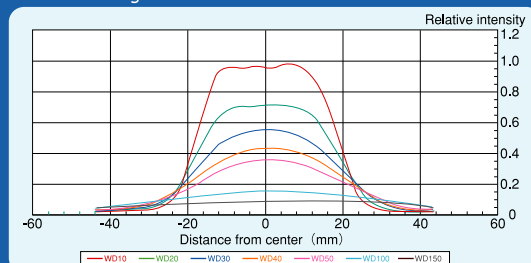

UB-50R15 Light distribution at various WD