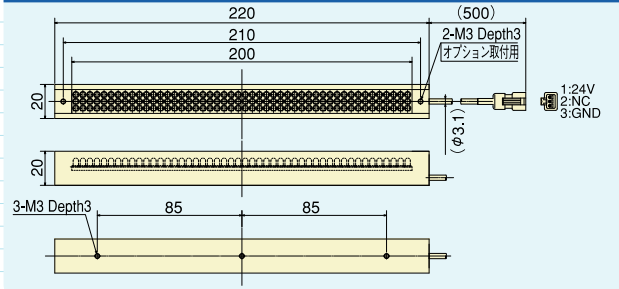

UB-50R15 Light distribution at various WD

UB-50R15 Light distribution at WD 10mm

UB-34*8

UB-50*15

UB-75*15

UB-75*30

UB-100*15

UB-130*15

UB-150*15

UB-200*15

UB-200*20

UB-200*30

UB-250*15

UB-300*15

UB-500*6

All dimensions in mm