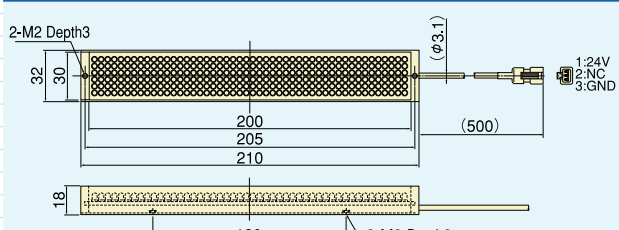

UB-50R15 Light distribution at various WD

UB-50R15 Light distribution at WD 10mm

UB-34*8

UB-50*15

UB-75*15

UB-75*30

UB-100*15

UB-130*15

UB-150*15

UB-200*15

UB-200*20

UB-200*30

UB-250*15

UB-300*15

UB-500*6

All dimensions in mm