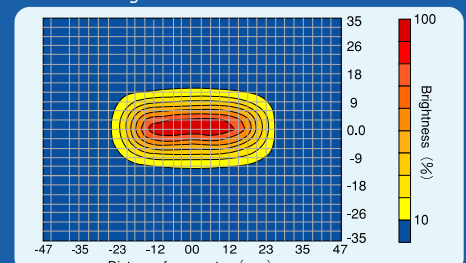

UB-50R15 Light distribution at WD 10mm