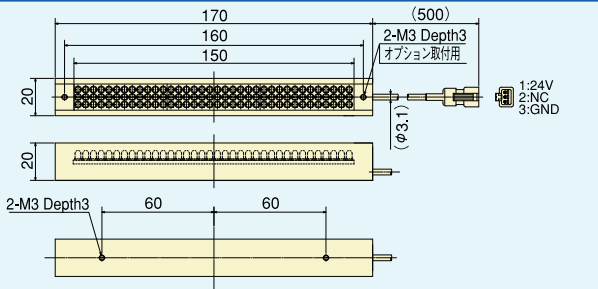

UB-50R15 Light distribution at various WD

UB-50R15 Light distribution at WD 10mm

UB-34*8

UB-50*15

UB-75*15

UB-75*30

UB-100*15

UB-130*15

UB-150*15

UB-200*15

UB-200*20

UB-200*30

UB-250*15

UB-300*15

UB-500*6

All dimensions in mm