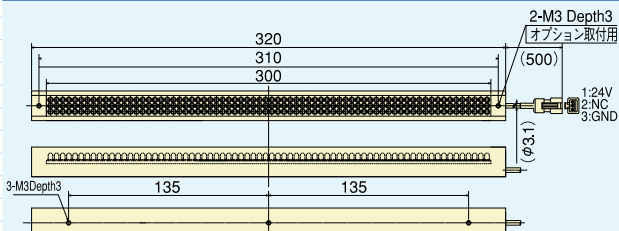

UB-50R15 Light distribution at various WD

UB-50R15 Light distribution at WD 10mm

UB-34*8

UB-50*15

UB-75*15

UB-75*30

UB-100*15

UB-130*15

UB-150*15

UB-200*15

UB-200*20

UB-200*30

UB-250*15

UB-300*15

UB-500*6

All dimensions in mm