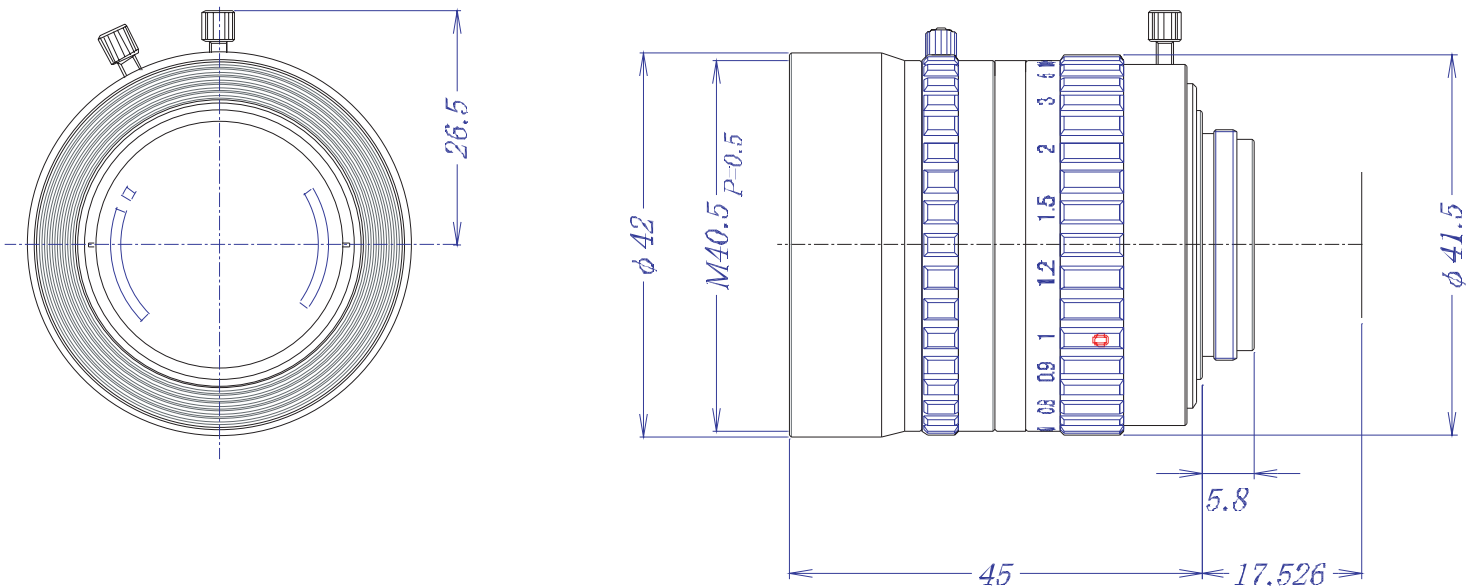

F0.95 Lenses

Item No. GMY42595MCN

ITEM NO.		GMY42595MCN	
Focal Length		25.0	(mm)
Iris Range		F0.95 - 16	
Angle of View (H x V x D)	1"	28 x 21 x 36	(mm)
			(mm)
MOD		0.45	(m)
Filter Thread		φM=40.5 , P=0.5	
Dimention (D x L)		42 x 45	(mm)
Weight		120	(g)