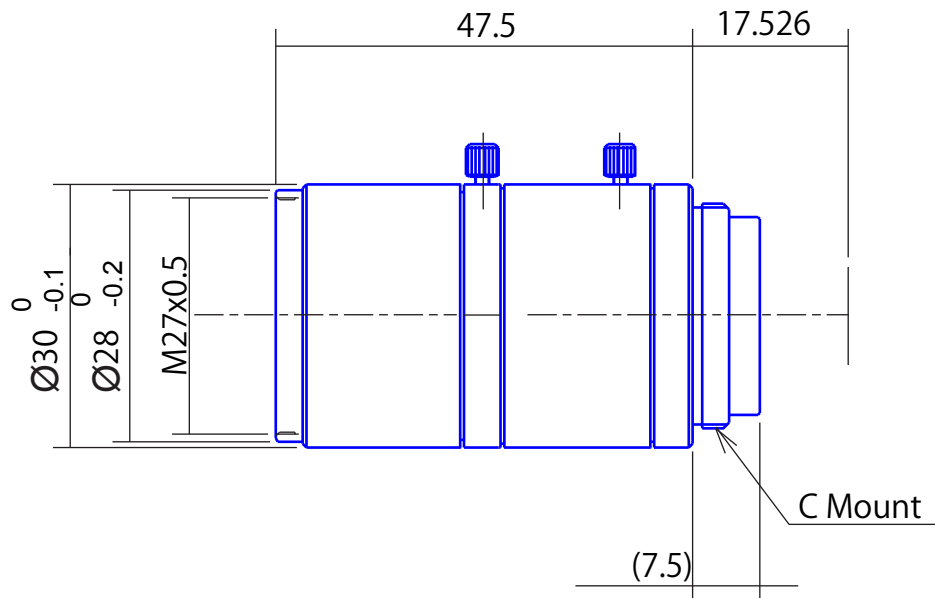

**High Resolution Megapixel Lenses****Item No. GMTHR38014MCN**

ITEM NO.		GMTHR38014MCN
Focal Length		8.25 (mm)
Iris Range		F1.44 - 16
Angle of View (H x V x D)	2/3"	57.32° x 44.29° x 68.66°
MOD		0.1 (m)
Filter Thread		M27.0, P=0.5
Dimension (D x L)		$\varnothing 30$ x 47.5 (mm)
Weight		85 (g)
Notes		3megapixel