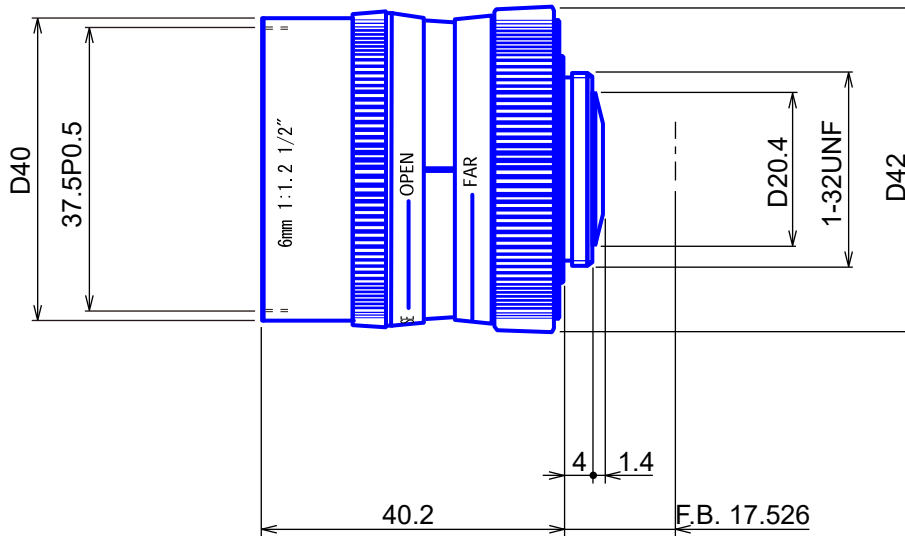

1/2" Format Manual Iris Lenses

Item GMT26012C

ITEM NO.		GMT26012C	
Focal Length		6	(mm)
Iris Range		F1.2 - Close	
Angle of View (H x V x D)	1/2"	56.1° x 43.6°	
MOD		0.2	(m)
Dimension		Ø42 x 40.2	(mm)
Weight		70	(g)
Mount		C	
Notes			