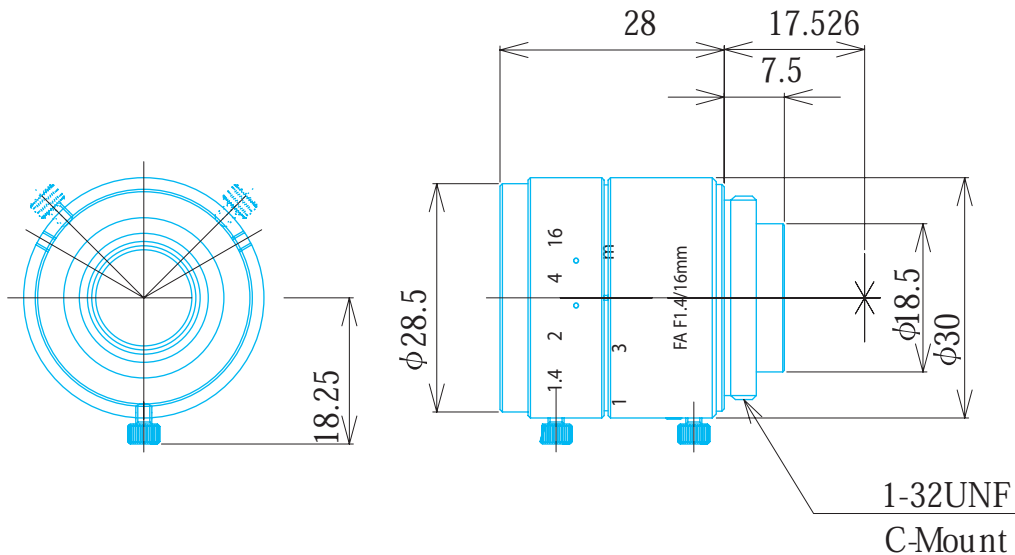

Manual Lenses

Item No. GMN31614MCN-1

ITEM NO.		GMN31614MCN-1
Focal Length		16 (mm)
Iris Range		F1.4 - 16
Angle of View (H x V x D)	1/2"	22.2° x 16.5° x 27.5°
	2/3"	30.5° x 22.8° x 38.3°
MOD		0.2 (m)
Filter Thread		M=27 , P=0.5
Dimention (D x L)		φ 30.0 x 28.0 (mm)
Weight		40 (g)