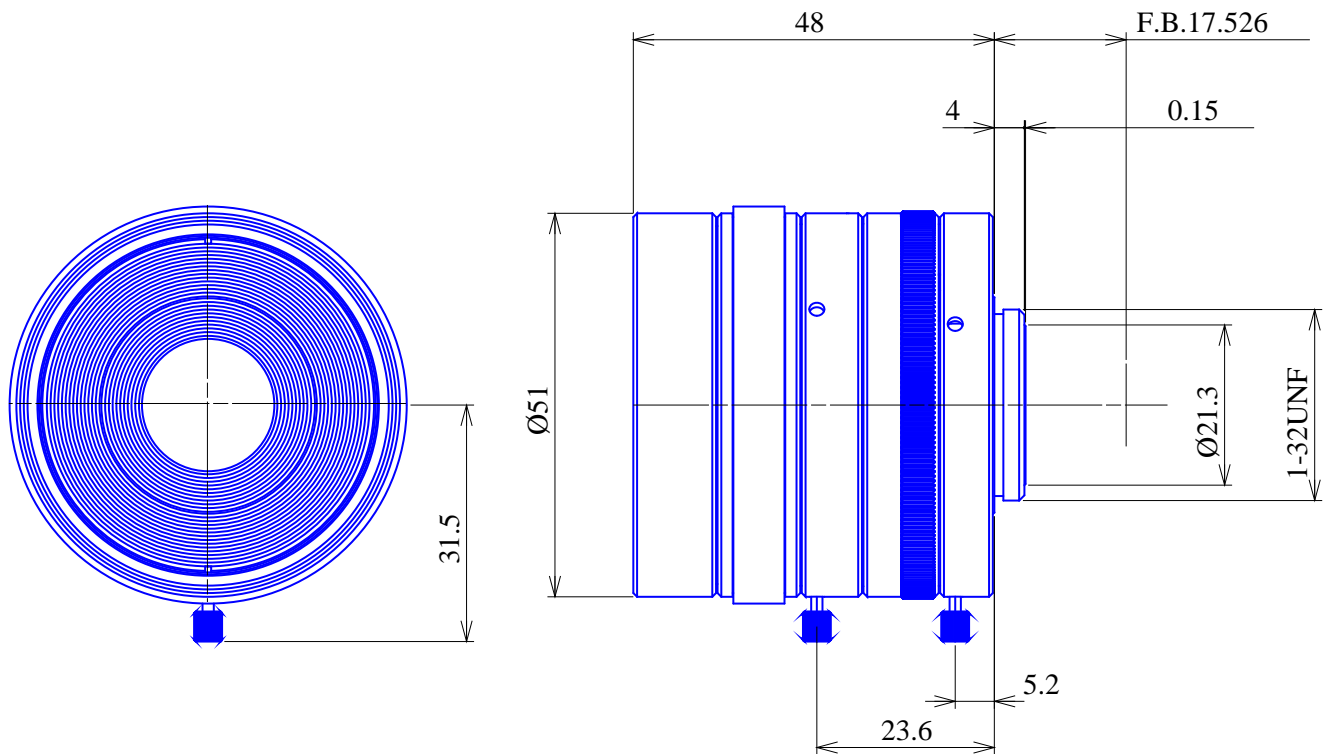

## SWIR Lenses

**Item No. GM5HR32514MCN-SWIR**

| ITEM NO.                     |      | GM5HR32514MCN-SWIR |
|------------------------------|------|--------------------|
| Focal Length                 |      | 25 (mm)            |
| Iris Range                   |      | F1.4 - 22          |
| Angle of View<br>(H x V x D) | 2/3" | 20.0° x 15.0°      |
| MOD                          |      | 0.2 (m)            |
| Filter Thread                |      | M=49, P=0.75       |
| Dimension (D x L)            |      | Ø51 x 48.0 (mm)    |
| Weight                       |      | 190 (g)            |