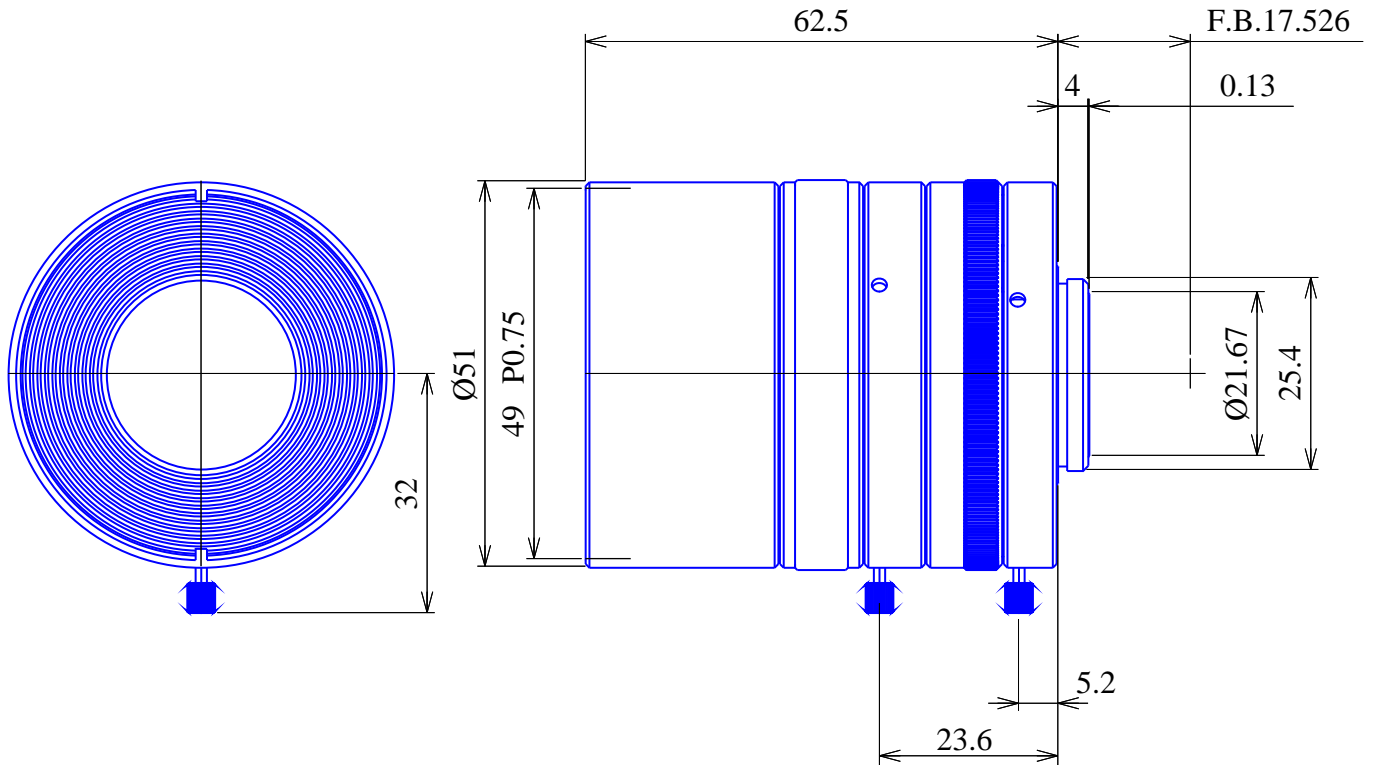

SWIR Lenses

Item No. GM5HR31614MCN-SWIR

ITEM NO.		GM5HR31614MCN-SWIR
Focal Length		16 (mm)
Iris Range		F1.4 - 22
Angle of View (H x V x D)	2/3"	30.7° x 23.3°
MOD		0.2 (m)
Filter Thread		M=49, P=0.75
Dimension (D x L)		$\varnothing 51$ x 62.5 (mm)
Weight		200 (g)