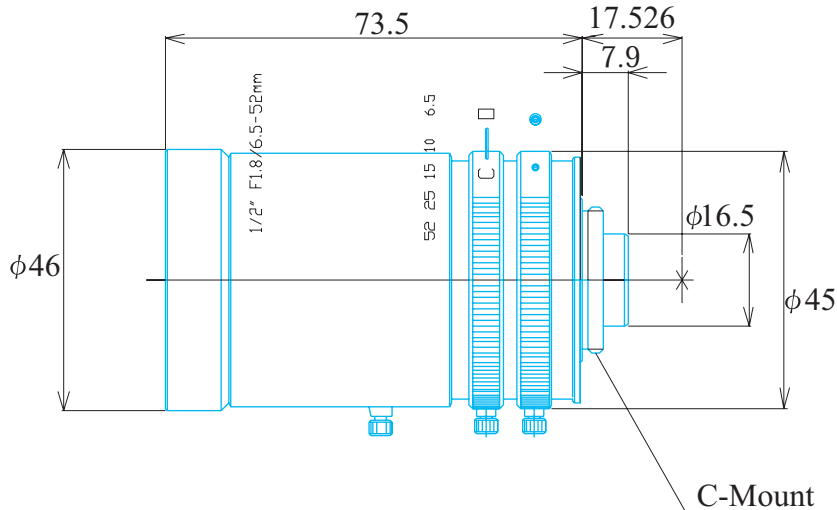

MANUAL VARIFOCAL ZOOM LENSES

Item No. GM26552MCN

ITEM NO.		GM26552MCN
Focal Length		6.5 - 52 (mm)
Iris Range		F1.8 - CLOSE
Angle of View (H x V x D)	1/2"	55.0° x 41.2° x 68.6° - 7.2° x 5.4° x 8.9°
MOD		0.2m(W) , 1.0m(T)
Filter Thread		M=43,P=0.75
Dimention (D x L)		φ46 x 73.5 (mm)
Weight		170 (g)