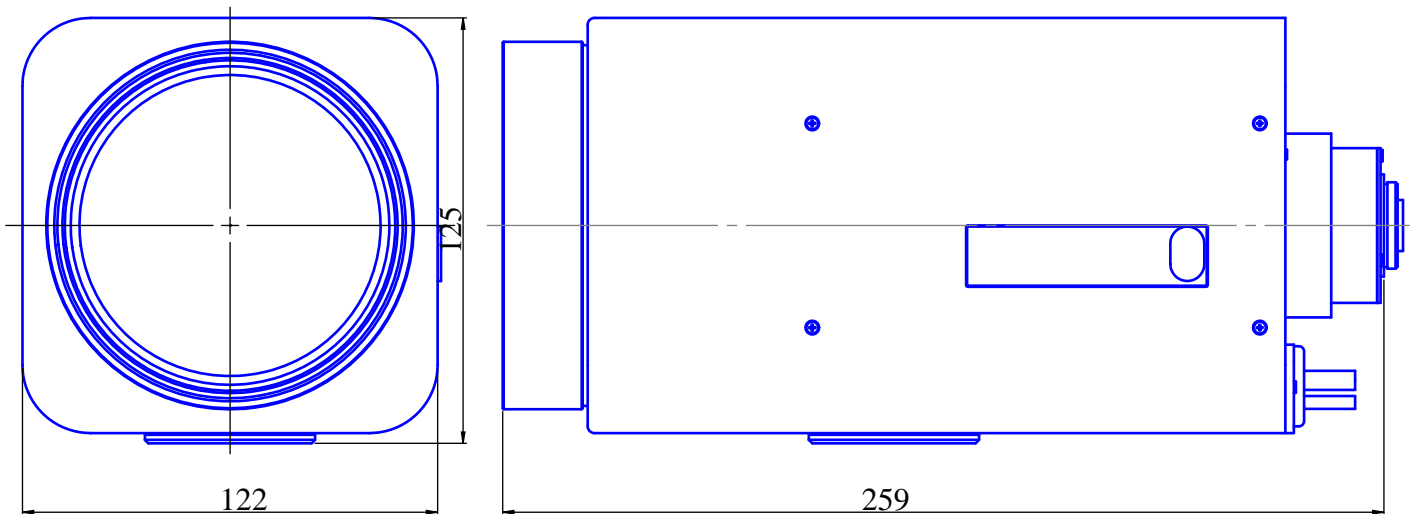

Three Motorized Zoom Lenses

(Motorized Zoom , Motorized Iris , Motorized Focus)

Item No. GAZ15500M

ITEM NO.		GAZ15500M
Focal Length		15 - 500 (mm)
Iris Range		F4 - Close
Angle of View	Horizontal, 1/2"	0.747° - 23.185°
MOD		2.9 (m)
Filter Thread		M=105 , P=1.0
Dimention		Ø122x 125 x 267 (mm)
Weight		2,900 (g)