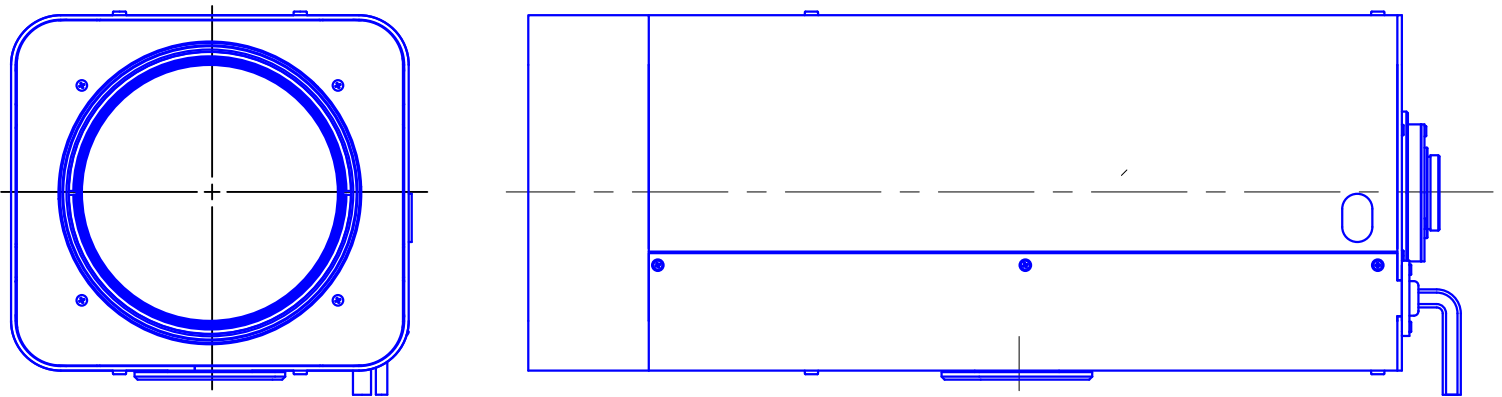

Three Motorized Zoom Lenses

(Motorized Zoom , Motorized Iris , Motorized Focus)

**Item No. GAZ10550M-2X**

ITEM NO.		GAZ10550M-2X
Focal Length		10(20) - 1100 (mm)
Iris Range		F3.8(7.6) - 360(720)
Angle of View	Horizontal, 1/2"	0.34° - 34.57°
MOD		5 (m)
Filter Thread		M=95 , P=1.0
Dimention		Ø132x 121 x 299 (mm)
Weight		4,070 (g)